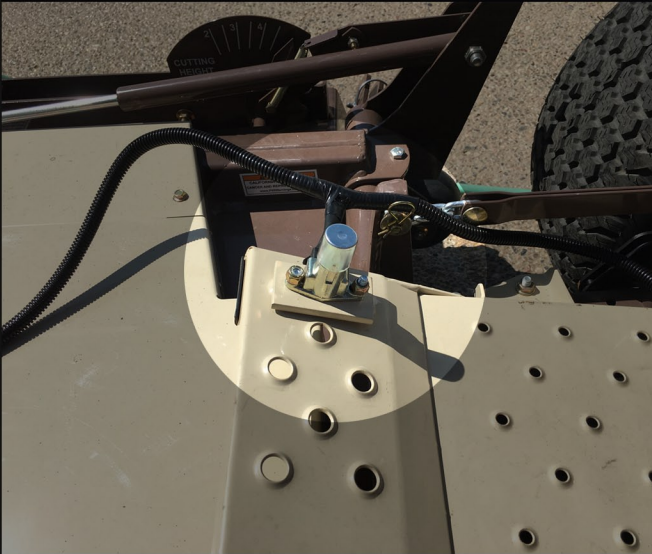

ZERO Spray

**BUILT TO
FIT YOUR
ZERO TURN
MOWER**

Zero Turn Sprayer

*The Best Landscape Sprayer
You Will Ever Use!*

Part #GHFM01

fits all Grasshopper
front mount mowers with
52", 61", or 72"
DuraMax mower decks

100" Spray Boom

25 Gallon Tank

Air Induction -
Ultra Low Drift
Nozzles

Pressure Gauge

Footswitch to Activate Pump

High Quality
Handgun

Easy To Use
Boom/Wand/Agitate Controls

Fully Assembled and Spray Tested at Factory
- Mounts in Minutes -

Tide  Industries

ZERO Spray

Simple On/Off Switch
Located on Grasshopper footrest for ease of use

Easy to use Sprayer Controls
Saves you time and money!

High quality handgun *can easily be used right from the mower seat*

Compact Boom Fold Design
allows operator to leave sprayer on mower during grass cutting operation if desired

SPECIFICATIONS

- 25 Gallon Tank
- 100" Spray Boom
- Spray Wand
- .025 Ultra Low Drift Spray Nozzles
- 2.2 GPM 12V - Demand Pump
- Pressure Gauge
- Assembled and Pressure Tested at Factory