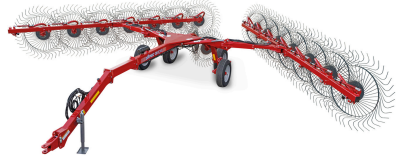

SALES REPRESENTATIVES

Rhino Ag is a producer of high-quality tractor attachments and implements.

**Flex-Wing Rotary Cutters | Dual-Spindle Rotary Cutters
Single-Spindle Rotary Cutters | Finishing Mowers
Rotary Tillers | Landscaping Equipment | Hay Tools**

SALES REPRESENTATIVES

RHINOBLADE™

Manufactured by OCFAB Ltd., the Rhino Blade is the most versatile and innovative pull dozer blade on the market.

Pull-Dozer Blade

DISTRIBUTOR

Sitrex Agriculture is a leading manufacturer of top-quality hay making equipment.

**Carted Hay Rakes | V Rakes | Basket Rakes
Hay Tedders | Rotary Rakes | Finishing Mowers
Sickle Bar Mowers | Balers**

SALES REPRESENTATIVES

Smyth Welding & Machine Shop manufactures high-quality attachments.